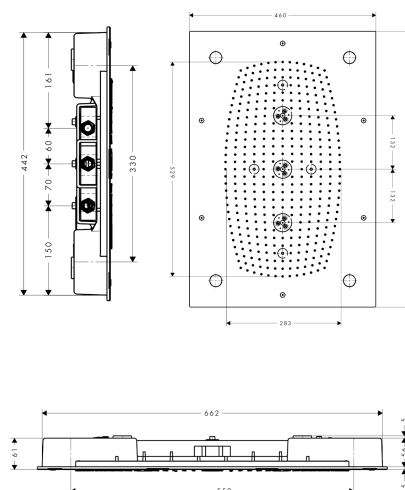

Raindance Rainmaker

Overhead shower 680/460 3jet with lighting

Surfaces: **Chrome** Article Number: **28418000**

Description

product features

- shower head size: 680 x 460 mm
- spray type: RainAir, Whirl, RainAir XL
- flow rate RainAir spray (at 0.3 MPa): 20 l/min
- flow rate RainAir XL (at 0.3 MPa): 24 l/min
- flow rate WhirlAir spray (at 0.3 MPa): 22 l/min
- the 3 spray zones must be controlled via 3 valves or a diverter valve with 3 outlets
- fully chrome-plated spray disc
- material spray disc: metal
- installation: installation type: flush with the ceiling on basic body
- connection dimension: DN20
- with integrated lighting
- illuminant: LED
- power supply: 12 V - DC
- transformer power supply for concealed installation 12 V, 18 W
- input voltage: 100 - 240 V AC / 50 / 60 Hz
- output voltage: 12 V - DC
- colour temperature: 2700 K
- energy efficiency label: C
- TÜV certified

Technology

Certificates

Product image

Scale drawing

Raindance Rainmaker

Overhead shower 680/460 3jet with lighting

Surfaces: **Chrome** Article Number: **28418000**

Flowchart

The consumption was measured in combination with the appropriate fittings (thermostat/mixer/in-wall valve) to reflect actual application in practice.

Raindance Rainmaker

Overhead shower 680/460 3jet with lighting