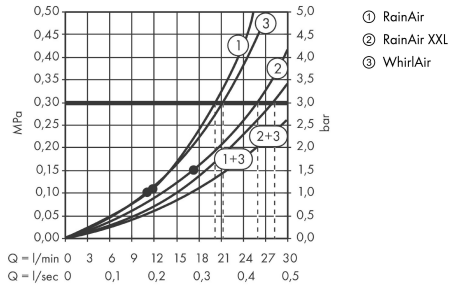

Raindance Rainmaker

Overhead shower 680/460 3jet with lighting

Surfaces: **Chrome** Article Number: **28418000**

Description

product features

- shower head size: 680 x 460 mm
- spray type: RainAir, Whirl, RainAir XL
- flow rate RainAir spray (at 0.3 MPa): 20 l/min
- flow rate RainAir XL (at 0.3 MPa): 24 l/min
- flow rate WhirlAir spray (at 0.3 MPa): 22 l/min
- the 3 spray zones must be controlled via 3 valves or a diverter valve with 3 outlets
- fully chrome-plated spray disc
- material spray disc: metal
- installation: installation type: flush with the ceiling on basic body
- connection dimension: DN20
- with integrated lighting
- illuminant: LED
- power supply: 12 V - DC
- transformer power supply for concealed installation 12 V, 18 W
- input voltage: 100 - 240 V AC / 50 / 60 Hz
- output voltage: 12 V - DC
- colour temperature: 2700 K
- energy efficiency label: C
- TÜV certified

The consumption was measured in combination with the appropriate fittings (thermostat/mixer/in-wall valve) to reflect actual application in practice.

Raindance Rainmaker

Overhead shower 680/460 3jet with lighting