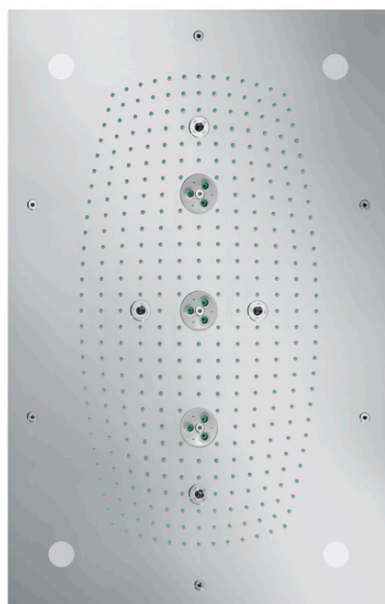

Raindance Rainmaker

Overhead shower 680/460 3jet with lighting

Surfaces: **Chrome** Article Number: **28418000**

Description

product features

- shower head size: 680 x 460 mm
- spray type: RainAir, Whirl, RainAir XL
- flow rate RainAir spray (at 0.3 MPa): 20 l/min
- flow rate RainAir XL (at 0.3 MPa): 24 l/min
- flow rate WhirlAir spray (at 0.3 MPa): 22 l/min
- the 3 spray zones must be controlled via 3 valves or a diverter valve with 3 outlets
- fully chrome-plated spray disc
- material spray disc: metal
- installation: installation type: flush with the ceiling on basic body
- connection dimension: DN20
- with integrated lighting
- illuminant: LED
- power supply: 12 V - DC
- transformer power supply for concealed installation 12 V, 18 W
- input voltage: 100 - 240 V AC / 50 / 60 Hz
- output voltage: 12 V - DC
- colour temperature: 2700 K
- energy efficiency label: C
- TÜV certified

Technology

Certificates

Product image

Scale drawing

Raindance Rainmaker

Overhead shower 680/460 3jet with lighting

Surfaces: **Chrome** Article Number: **28418000**

Flowchart

The consumption was measured in combination with the appropriate fittings (thermostat/mixer/in-wall valve) to reflect actual application in practice.

Raindance Rainmaker

Overhead shower 680/460 3jet with lighting